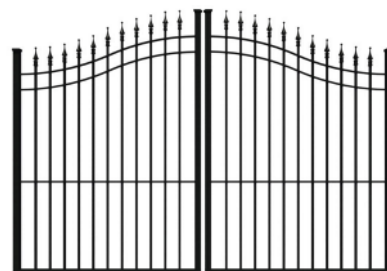

Traditional Grade Double Gates

<u>Size</u>	<u>SKU</u>	<u>Price</u>
3'h x 8'w	TP0304HPGD	\$950.52
3'h x 10'w	TP0305HPGD	\$980.46
4'h x 8'w	TP0404HPGD	\$980.46
4'h x 10'w	TP0405HPGD	\$1,070.35

Classic Style Iron Driveway Gates

* Driveway gate prices do not include hinges and latches required for mounting (see Gate Hardware section for options)

* Optional automated gate opener systems available (see Gaet Automation section for options)

Single Piece Gates

Height	Width	SKU	Price
5' to 6' Arch	10' wide	TPSD5610	\$2,569.31
5' to 6' Arch	12' wide	TPSD5612	\$3,280.94
6' to 7' Arch	10' wide	TPSD6710	\$2,738.37
6' to 7' Arch	12' wide	TPSD6712	\$3,449.99

Double Piece Gates

Height	Width	SKU	Price
5' to 6' Arch	10' wide	TPDD0565	\$2,376.11
5' to 6' Arch	12' wide	TPDD0566	\$2,443.07
5' to 6' Arch	14' wide	TPDD0567	\$2,781.82
5' to 6' Arch	16' wide	TPDD0568	\$3,086.10
5' to 6' Arch	18' wide	TPDD0569	\$3,457.99
5' to 6' Arch	20' wide	TPDD5610	\$3,762.27
6' to 7' Arch	10' wide	TPDD0675	\$2,545.17
6' to 7' Arch	12' wide	TPDD0676	\$2,612.79
6' to 7' Arch	14' wide	TPDD0677	\$2,984.68
6' to 7' Arch	16' wide	TPDD0678	\$3,390.37
6' to 7' Arch	18' wide	TPDD0679	\$3,762.27
6' to 7' Arch	20' wide	TPDD6710	\$4,167.97