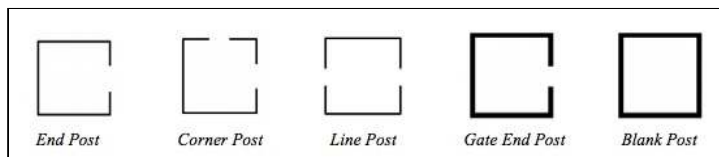

* Post prices do not include post cap (see Aluminum Hardware section for options)

Traditional Grade Posts

<u>Fence</u>	<u>SKU</u>	<u>Post Size</u>	<u>Length</u>	<u>Thickness</u>	<u>Type</u>	<u>Price</u>
3ft Tall	TPAP3606LR	2" x 2"	5'	0.060"	Line	$50.29
3ft Tall	TPAP3606ER	2" x 2"	5'	0.060"	End	$50.29
3ft Tall	TPAP3606CR	2" x 2"	5'	0.060"	Corner	$50.29
3ft Tall	TPAP3612ER	2" x 2"	5'	0.125"	Gate End	$82.08
3ft Tall	TPAP3612R	2" x 2"	5'	0.125"	Blank	$124.01
4ft Tall	TPAP4606LR	2" x 2"	6'	0.060"	Line	$53.64
4ft Tall	TPAP4606ER	2" x 2"	6'	0.060"	End	$53.64
4ft Tall	TPAP4606CR	2" x 2"	6'	0.060"	Corner	$53.64
4ft Tall	TPAP4612ER	2" x 2"	6'	0.125"	Gate End	$87.16
4ft Tall	TPAP4612R	2" x 2"	6'	0.125"	Blank	$124.01
54" Tall	TPAP5406LR	2" x 2"	6.5'	0.060"	Line	$58.64
54" Tall	TPAP5406ER	2" x 2"	6.5'	0.060"	End	$58.64
54" Tall	TPAP5406CR	2" x 2"	6.5'	0.060"	Corner	$58.64
54" Tall	TPAP5412ER	2" x 2"	6.5'	0.125"	Gate End	$95.49
54" Tall	TPAP5412R	2" x 2"	6.5'	0.125"	Blank	$124.01
5ft Tall	TPAP5606LR	2" x 2"	7'	0.060"	Line	$63.69
5ft Tall	TPAP5606ER	2" x 2"	7'	0.060"	End	$63.69
5ft Tall	TPAP5606CR	2" x 2"	7'	0.060"	Corner	$63.69
5ft Tall	TPAP5612ER	2" x 2"	7'	0.125"	Gate End	$102.20
5ft Tall	TPAP5612R	2" x 2"	7'	0.125"	Blank	$124.01
6ft Tall	TPAP6606LR	2" x 2"	8.5'	0.060"	Line	$77.10
6ft Tall	TPAP6606ER	2" x 2"	8.5'	0.060"	End	$77.10
6ft Tall	TPAP6606CR	2" x 2"	8.5'	0.060"	Corner	$77.10
6ft Tall	TPAP6612ER	2" x 2"	8.5'	0.125"	Gate End	$124.01
6ft Tall	TPAP6612R	2" x 2"	8.5'	0.125"	Blank	$124.01