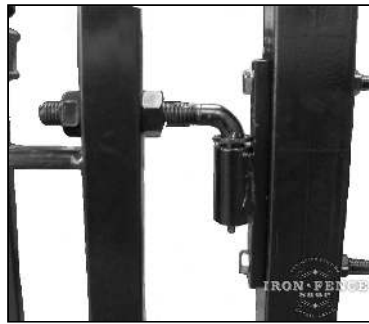

Gate Hinge and Latch Hardware

Gate Hinges

Type	Description	Adjustable?	Rating	SKU	Price
J-Bolt	5.5" J-Bolt	Yes	300lbs	TPJB55 (ea)	$28.73
J-Bolt	7" J-Bolt	Yes	450lbs	TPJB07 (ea)	$46.33
J-Bolt	Hdw Kit	N/A	N/A	TPHBOLTS (1 per hinge pr)	$27.41
Self-Closing	Standard- Duty	No	66lbs	TCA1	$42.50
Self-Closing	Heavy-Duty	No	154lbs	TCHD1A	$69.25
Flat-Mount	Ranch Gate	Yes	300lbs	BBA (ea)	$99.50

Gate Latches

Description	Handle?	Keyed?	SKU	Price
Standard Gravity Latch	No	No	TP11056B	$12.89
D+D Single LokkLatch	No	Yes	LLAA	$45.25
D+D Double LokkLatch	No	Yes	LLDAB	$109.35
D+D Magna Pool Latch	No	Yes	ML3TP	$77.50
OrnaMag Latch	Yes	Yes	TP-OM_BL-K	$87.45

Drop Rods for Double Gates

Size	SKU	Price
24" Standard	TP09010-1B	$33.51
36" Standard	TP9010B	$41.88