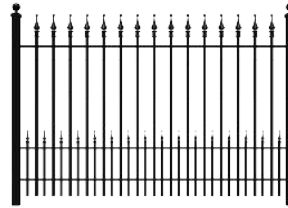

Puppy Picket Style Iron Fence

Traditional Grade Fence Panels

<u>Size</u>	<u>SKU</u>	<u>Price</u>
4'h x 8'w	TP0408PPR	$348.51
5'h x 8'w	TP0508PPR	$399.85