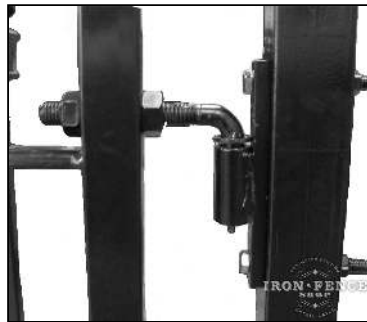

Gate Hinge and Latch Hardware

Gate Hinges

<u>Type</u>	<u>Description</u>	<u>Adjustable?</u>	<u>Rating</u>	<u>SKU</u>	<u>Price</u>
J-Bolt	5.5" J-Bolt	Yes	300lbs	TPJB55 (ea)	$28.73
J-Bolt	7" J-Bolt	Yes	450lbs	TPJB07 (ea)	$46.33
J-Bolt	Hdw Kit	N/A	N/A	TPHBOLTS (1 per hinge pr)	$27.41
Self-Closing	Standard- Duty	No	66lbs	TCA1	$42.50
Self-Closing	Heavy-Duty	No	154lbs	TCHD1A	$69.25
Flat-Mount	Ranch Gate	Yes	300lbs	BBA (ea)	$99.50

Gate Latches

<u>Description</u>	<u>Handle?</u>	<u>Keyed?</u>	<u>SKU</u>	<u>Price</u>
Standard Gravity Latch	No	No	TP11056B	$12.89
D+D Single LokkLatch	No	Yes	LLAA	$45.25
D+D Double LokkLatch	No	Yes	LLDAB	$109.35
D+D Magna Pool Latch	No	Yes	ML3TP	$77.50
OrnaMag Latch	Yes	Yes	TP-OM_BL-K	$87.45

Drop Rods for Double Gates

<u>Size</u>	<u>SKU</u>	<u>Price</u>
24" Standard	TP09010-1B	$33.51
36" Standard	TP9010B	$41.88