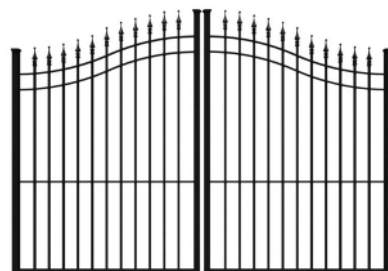

### Traditional Grade Double Gates

<u>Size</u>	<u>SKU</u>	<u>Price</u>
3'h x 8'w	TP0304HPGD	\$664.00
3'h x 10'w	TP0305HPGD	\$688.00
3'h x 12'w	TP0306HPG	\$720.00
4'h x 8'w	TP0404HPGD	\$688.00
4'h x 10'w	TP0405HPGD	\$740.00
4'h x 12'w	TP0406HPGD	\$816.00

## Classic Style Iron Driveway Gates

\* Driveway gate prices do not include hinges and latches required for mounting (see Gate Hardware section for options)

\* Optional automated gate opener systems available (see Gaet Automation section for options)

### Single Piece Gates

Height	Width	SKU	Price
5' to 6' Arch	10' wide	TPSD5610	\$1,570.00
5' to 6' Arch	12' wide	TPSD5612	\$1,795.00
6' to 7' Arch	10' wide	TPSD6710	\$1,696.50
6' to 7' Arch	12' wide	TPSD6712	\$1,925.00

### Double Piece Gates

Height	Width	SKU	Price
5' to 6' Arch	10' wide	TPDD0565	\$1,555.75
5' to 6' Arch	12' wide	TPDD0566	\$1,610.75
5' to 6' Arch	14' wide	TPDD0567	\$1,862.75
5' to 6' Arch	16' wide	TPDD0568	\$2,032.25
5' to 6' Arch	18' wide	TPDD0569	\$2,257.75
5' to 6' Arch	20' wide	TPDD5610	\$2,510.75
6' to 7' Arch	10' wide	TPDD0675	\$1,721.50
6' to 7' Arch	12' wide	TPDD0676	\$1,806.75
6' to 7' Arch	14' wide	TPDD0677	\$2,117.50
6' to 7' Arch	16' wide	TPDD0678	\$2,315.50
6' to 7' Arch	18' wide	TPDD0679	\$2,538.58
6' to 7' Arch	20' wide	TPDD6710	\$2,736.25