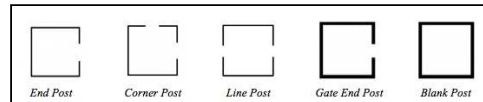

Driveway Gate Posts

<u>Size</u>	<u>Length</u>	<u>Thickness</u>	<u>SKU</u>	<u>Price</u>
4" x 4"	8'	0.125"	TP4408A	$191.95
4" x 4"	9'	0.125"	TP4409A	$240.00
6" x 6"	9'	0.125"	TP6609A	$420.00