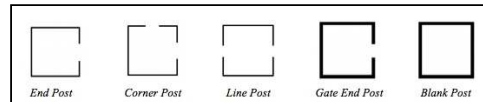

Driveway Gate Posts

<u>Size</u>	<u>Length</u>	<u>Thickness</u>	<u>SKU</u>	<u>Price</u>
4" x 4"	8'	0.125"	TP4408A	$220.74
4" x 4"	9'	0.125"	TP4409A	$276.00
6" x 6"	9'	0.125"	TP6609A	$483.00