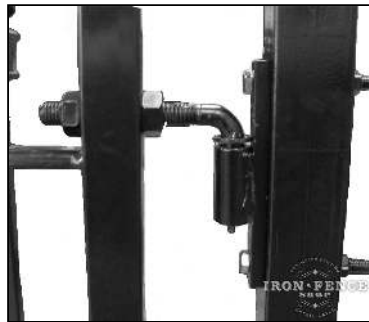

Gate Hinge and Latch Hardware

Gate Hinges

<u>Type</u>	<u>Description</u>	<u>Adjustable?</u>	<u>Rating</u>	<u>SKU</u>	<u>Price</u>
J-Bolt	5.5" J-Bolt	Yes	300lbs	TPJB55 (ea)	$33.04
J-Bolt	7" J-Bolt	Yes	450lbs	TPJB07 (ea)	$53.28
J-Bolt	Hdw Kit	N/A	N/A	TPHBOLTS (1 per hinge pr)	$27.41
Self-Closing	Standard- Duty	No	66lbs	TCA1	$42.50
Self-Closing	Heavy-Duty	No	154lbs	TCHD1A	$69.25
Flat-Mount	Ranch Gate	Yes	300lbs	BBA (ea)	$99.50

Gate Latches

<u>Description</u>	<u>Handle?</u>	<u>Keyed?</u>	<u>SKU</u>	<u>Price</u>
Standard Gravity Latch	No	No	TP11056B	$14.82
D+D Single LokkLatch	No	Yes	LLAA	$45.25
D+D Double LokkLatch	No	Yes	LLDAB	$109.35
D+D Magna Pool Latch	No	Yes	ML3TP	$77.50
OrnaMag Latch	Yes	Yes	TP-OM_BL-K	$87.45

Drop Rods for Double Gates

<u>Size</u>	<u>SKU</u>	<u>Price</u>
24" Standard	TP09010-1B	$38.54
36" Standard	TP9010B	$48.16