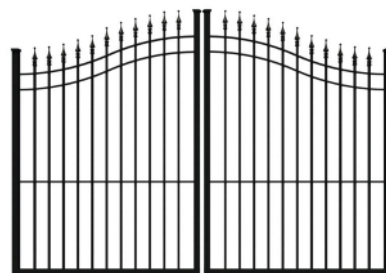

Traditional Grade Double Gates

<u>Size</u>	<u>SKU</u>	<u>Price</u>
3'h x 8'w	TP0304HPGD	\$763.60
3'h x 10'w	TP0305HPGD	\$791.20
3'h x 12'w	TP0306HPG	\$828.00
4'h x 8'w	TP0404HPGD	\$791.20
4'h x 10'w	TP0405HPGD	\$851.00
4'h x 12'w	TP0406HPGD	\$938.40

Classic Style Iron Driveway Gates

* Driveway gate prices do not include hinges and latches required for mounting (see Gate Hardware section for options)

* Optional automated gate opener systems available (see Gaet Automation section for options)

Single Piece Gates

Height	Width	SKU	Price
5' to 6' Arch	10' wide	TPSD5610	\$1,805.50
5' to 6' Arch	12' wide	TPSD5612	\$2,064.25
6' to 7' Arch	10' wide	TPSD6710	\$1,950.98
6' to 7' Arch	12' wide	TPSD6712	\$2,213.75

Double Piece Gates

Height	Width	SKU	Price
5' to 6' Arch	10' wide	TPDD0565	\$1,789.11
5' to 6' Arch	12' wide	TPDD0566	\$1,852.36
5' to 6' Arch	14' wide	TPDD0567	\$2,142.16
5' to 6' Arch	16' wide	TPDD0568	\$2,337.09
5' to 6' Arch	18' wide	TPDD0569	\$2,596.41
5' to 6' Arch	20' wide	TPDD5610	\$2,887.36
6' to 7' Arch	10' wide	TPDD0675	\$1,979.73
6' to 7' Arch	12' wide	TPDD0676	\$2,077.76
6' to 7' Arch	14' wide	TPDD0677	\$2,435.13
6' to 7' Arch	16' wide	TPDD0678	\$2,662.83
6' to 7' Arch	18' wide	TPDD0679	\$2,919.37
6' to 7' Arch	20' wide	TPDD6710	\$3,146.69