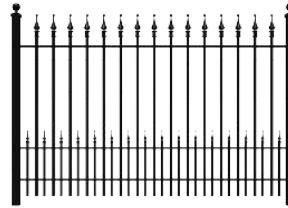

Traditional Grade Single Gates

<u>Size</u>	<u>SKU</u>	<u>Price</u>
50"h x 4'w	TP5004-RG	\$450.80
50"h x 5'w	TP5005-RG	\$574.71
50"h x 6'w	TP5006-RG	\$690.00

Signature Grade Single Gates

<u>Size</u>	<u>SKU</u>	<u>Price</u>
50"h x 4'w	TP5004-CG	\$584.20
50"h x 5'w	TP5005-CG	\$598.00
50"h x 6'w	TP5006-CG	\$644.00

Traditional Grade Double Gates

<u>Size</u>	<u>SKU</u>	<u>Price</u>
50"h x 8'w	TP5004-RGD	\$901.60
50"h x 10'w	TP5005-RGD	\$1,149.43
50"h x 12'w	TP5006-RGD	\$1,265.00

Signature Grade Double Gates

<u>Size</u>	<u>SKU</u>	<u>Price</u>
50"h x 8'w	TP5004-CGD	\$1,168.40
50"h x 10'w	TP5005-CGD	\$1,196.00
50"h x 12'w	TP5006-CGD	\$1,288.00

Puppy Picket Style Iron Fence

Traditional Grade Fence Panels

<u>Size</u>	<u>SKU</u>	<u>Price</u>
4'h x 8'w	TP0408PPR	\$400.79
5'h x 8'w	TP0508PPR	\$459.83

Traditional Grade Single Gates

<u>Size</u>	<u>SKU</u>	<u>Price</u>
4'h x 4'w	TPG44PPR	\$565.80
4'h x 5'w	TPG45PPR	\$699.20
4'h x 6'w	TPG46PPR	\$805.00
5'h x 4'w	TPG54PPR	\$607.20
5'h x 5'w	TPG55PPR	\$722.20
5'h x 6'w	TPG56PPR	\$828.00

Traditional Grade Double Gates

<u>Size</u>	<u>SKU</u>	<u>Price</u>
4'h x 8'w	TPG44PPRD	\$1,127.00
4'h x 10'w	TPG46PPRD	\$1,610.00
4'h x 12'w	TPG45PPRD	\$1,393.80
5'h x 8'w	TPG54PPRD	\$1,214.40
5'h x 10'w	TPG55PPRD	\$1,439.80
5'h x 12'w	TPG56PPRD	\$1,656.00